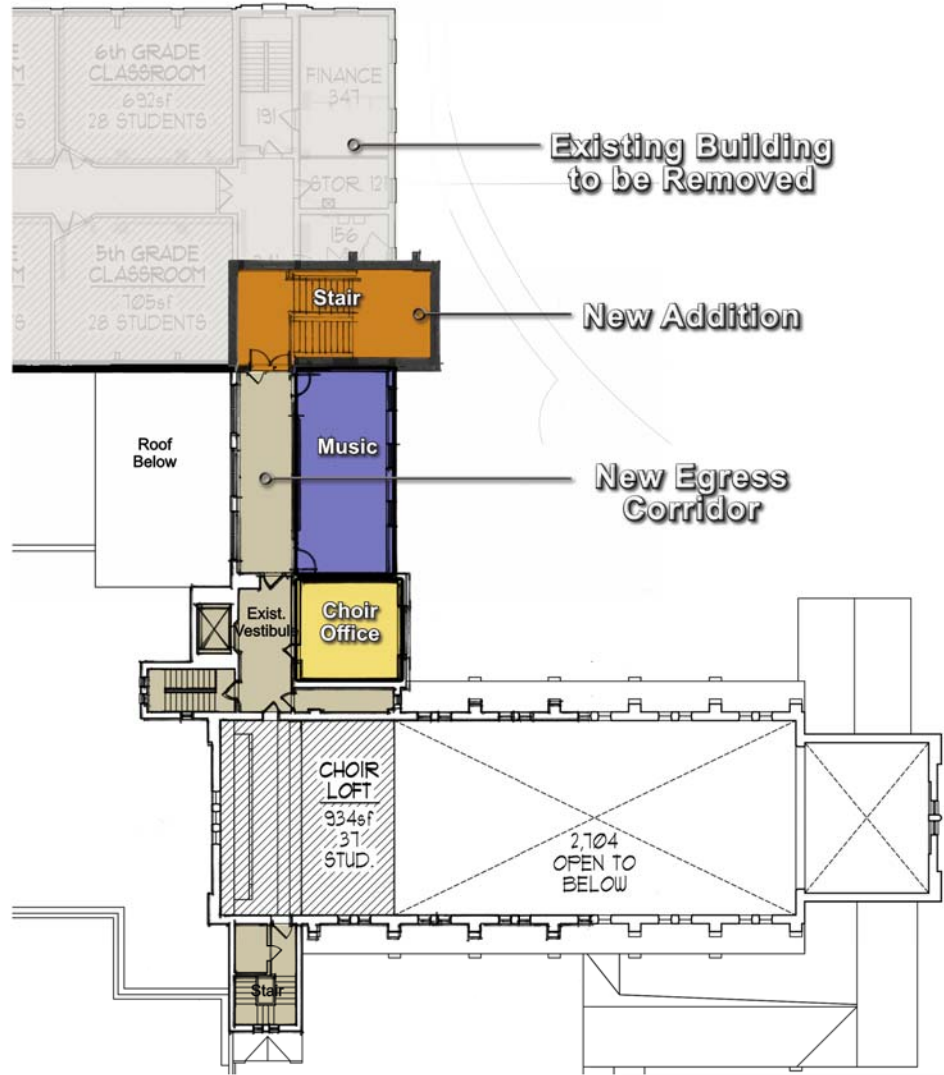

143 W. Clinton Place
 St. Louis, MO 63122
 (314) 965-7445

Floor Plan Level 01
 0 2 4 8 16 32
 graphic scale in feet

Note: All non-sprinklered areas shall receive upgraded fire sprinkler systems in accordance with the building codes.

Existing Building to be Removed

New Addition

New Egress Corridor

Floor Plan Level 03

Floor Plan Level 02

Note: All non-sprinklered areas shall receive upgraded fire sprinkler systems in accordance with the building codes.